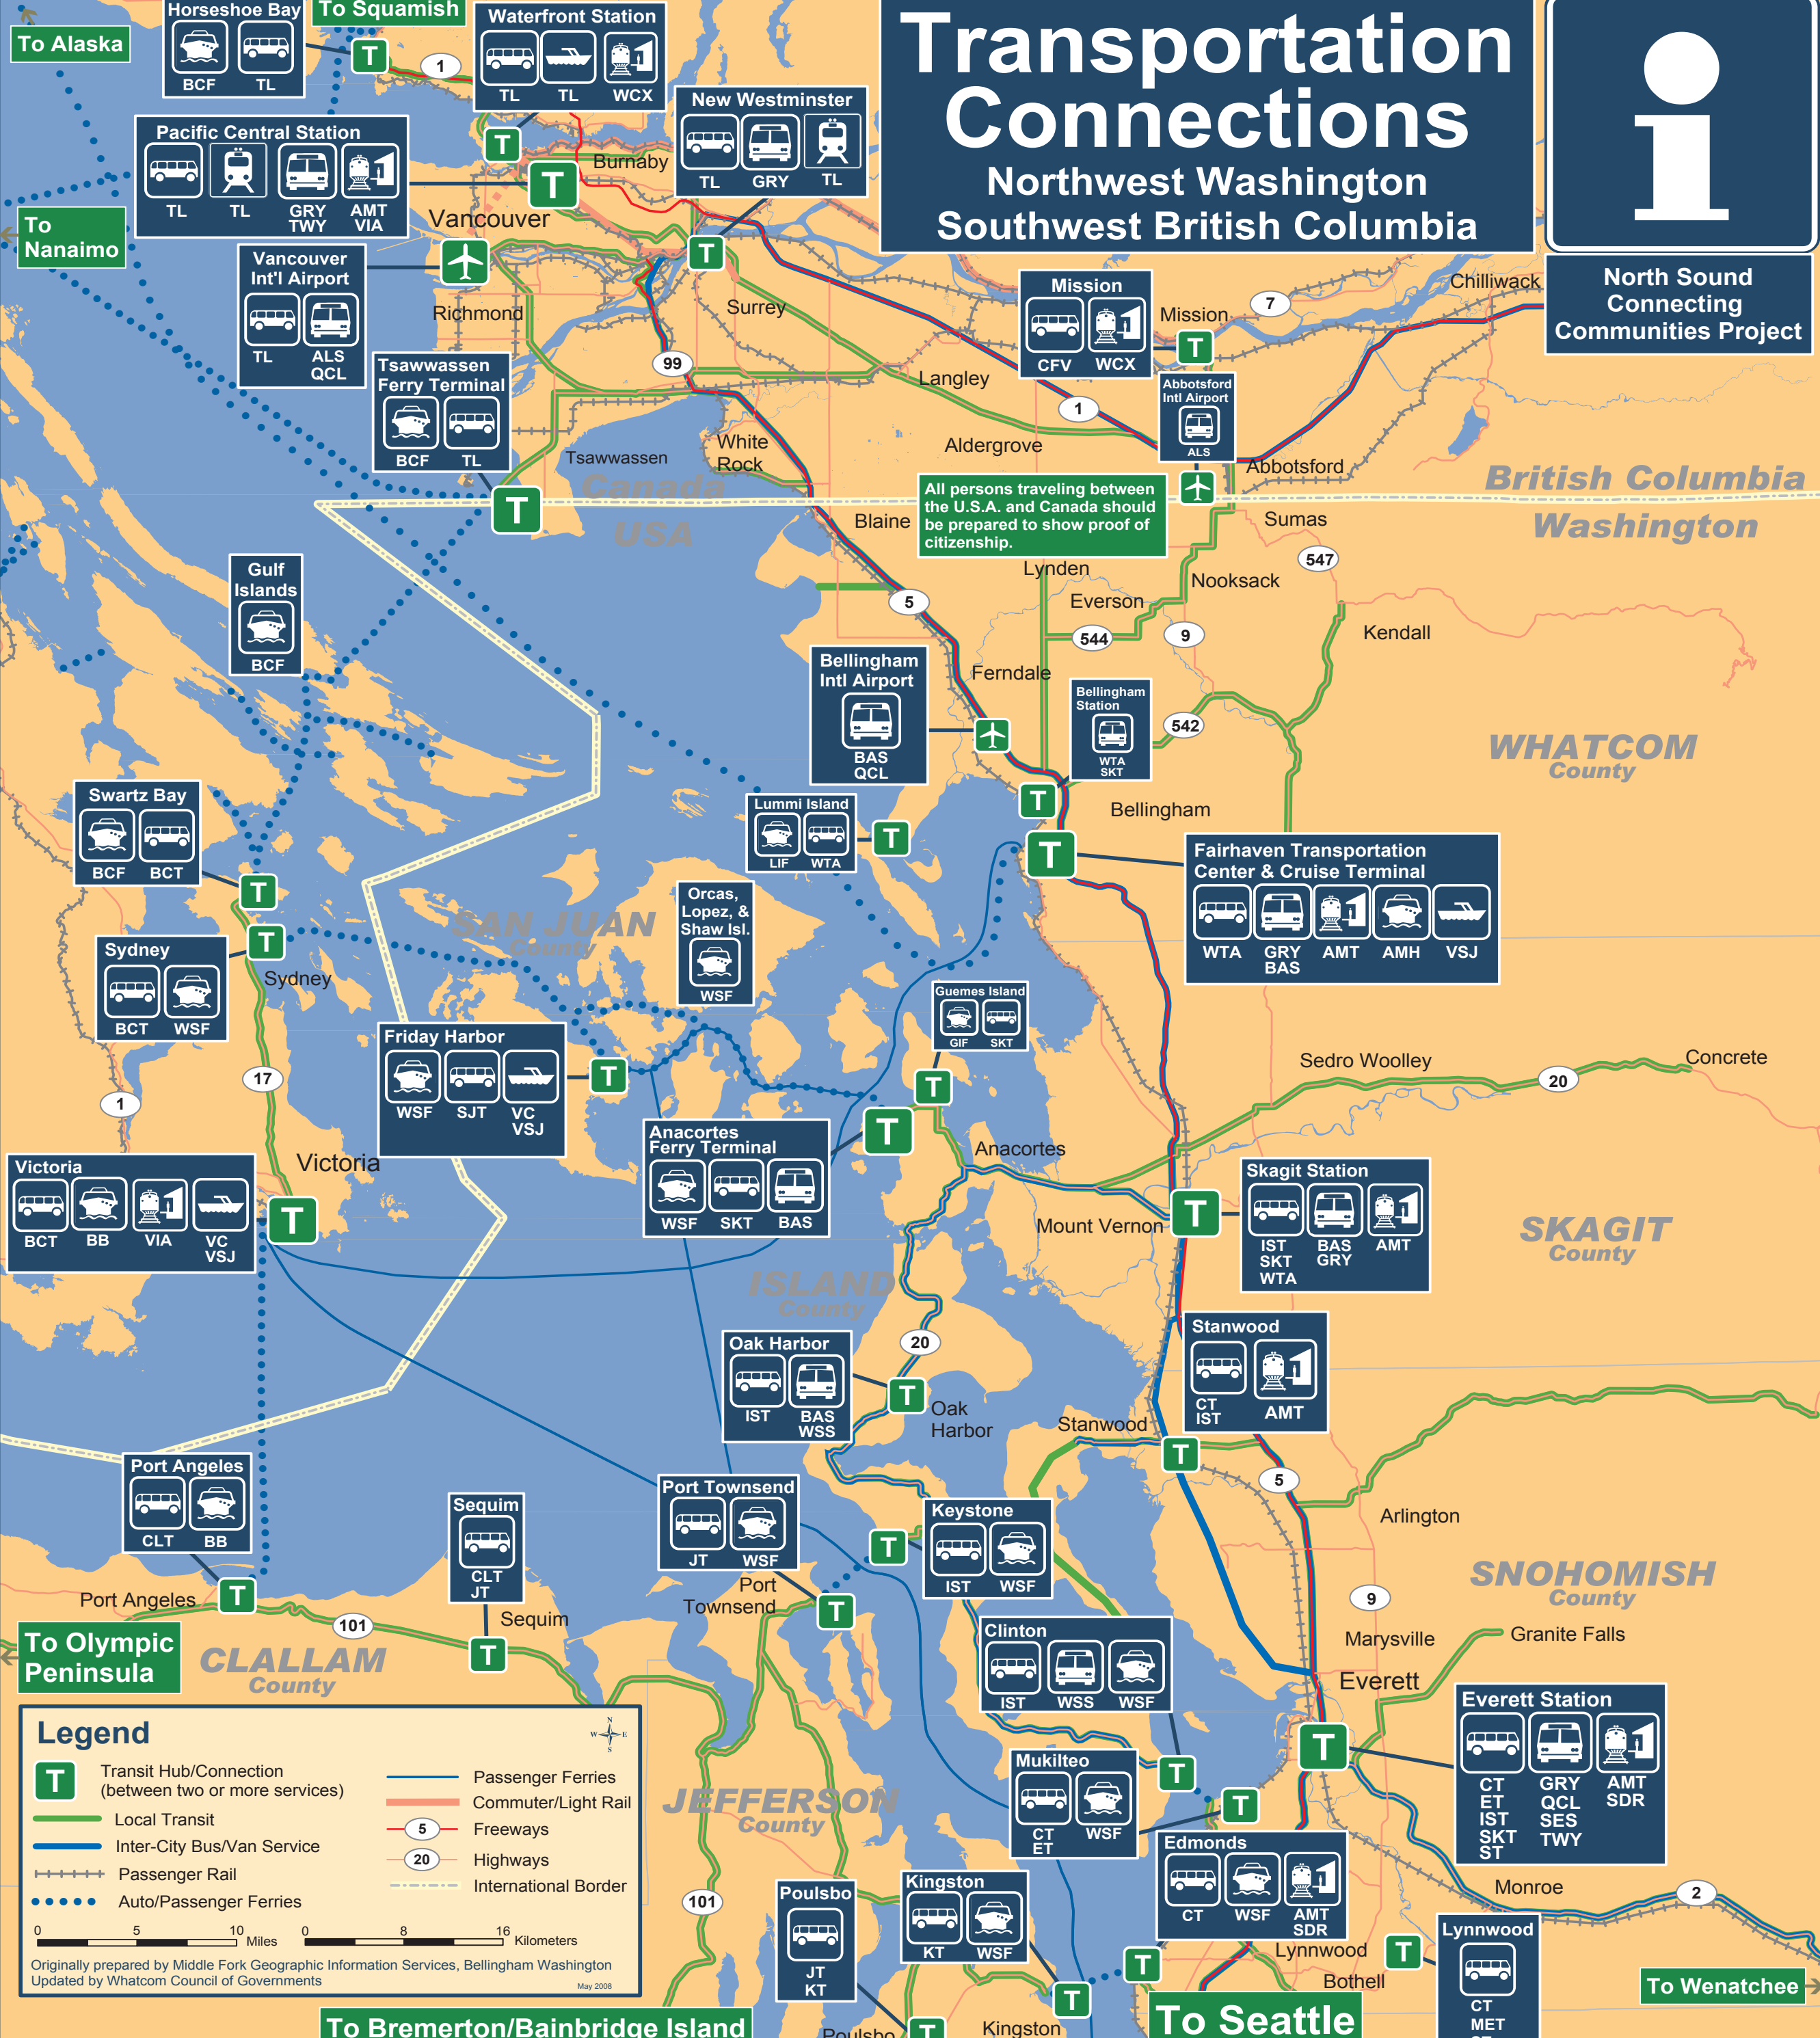

Transportation Connections

Northwest Washington Southwest British Columbia

All persons traveling between the U.S.A. and Canada should be prepared to show proof of citizenship.

Legend

- **T** Transit Hub/Connection (between two or more services)
- Local Transit
- Inter-City Bus/Van Service
- Passenger Rail
- Auto/Passenger Ferries
- Passenger Ferries
- Commuter/Light Rail
- Freeways
- Highways
- International Border

Originally prepared by Middle Fork Geographic Information Services, Bellingham Washington
Updated by Whatcom Council of Governments
May 2008

LOCAL TRANSIT AGENCIES

Key:	Agency:	Serving	Connections:
BCT	BC Transit 250-385-2551	Vancouver Island and B.C. outside Greater Vancouver www.busonline.ca	BB, BCF, VIA, WSF
CFV	Central Fraser Valley Transit 604-854-3232	Abbotsford, Mission www.busonline.ca/regions/cfv	WCX
CLT	Clallam Transit 800-858-3747	Clallam County www.clallamtransit.com	BB, JT
CT	Community Transit 800-562-1375	Snohomish, King Counties www.communitytransit.org	AMT, ET, GRY, SDR, ST, WSF
ET	Everett Transit 425-257-7777	Everett and Mukilteo www.everetttransit.org	AMT, CT, GRY, SDR, ST, WSF
ICT	Intercity Transit 360-786-1881	Olympia, Lacey, Tumwater www.intercitytransit.com	MT, PT
IST	Island Transit 800-240-8747	Island County, Mount Vernon and Everett Connectors www.islandtransit.org	CT, SKT, WSF, WTA
JT	Jefferson Transit 800-371-0497	Jefferson County (and other Peninsula Services) www.jeffersontransit.com	CLT, KT, MT, WSF
KT	Kitsap Transit 360-377-2877	Kitsap County www.kitsaptransit.org	JT, MT, WSF
MT	Mason Transit 800-374-3747	Mason County www.masontransit.org	ICT, JT, KT, PT, WSF
MET	King County Metro 800-542-7876	King, parts of Pierce, Snohomish Counties http://transit.metrokc.gov	AMT, CT, GRY, ST, VC, WSF
PT	Pierce Transit 253-581-8000	Pierce County www.piercetransit.org	ICT, MT, SDR, ST
SJT	San Juan Transit 360-378-8887	Friday Harbor and San Juan Island (seasonal) www.sanjuantransit.com	WSF
SKT	Skagit Transit 360-757-4433	Skagit County, Bellingham and Everett Connectors www.skagittransit.org	AMT, BAS, GIF, GRY, IST, WST, WTA
ST	Sound Transit 800-201-4900	Snohomish, King, Pierce Counties www.soundtransit.org	AMT, CT, ET, GRY, MET, WSF
TL	TransLink 604-953-3333	Vancouver region, bus and SkyTrain, trip planner www.translink.bc.ca	AMT, BCF, VIA
WTA	Whatcom Transportation Authority 360-676-RIDE	Whatcom County and Mt. Vernon Connector www.ridewta.com	AMH, AMT, GRY, IST, LIF, SKT, VSJ

County Connectors link Bellingham, Mount Vernon, Oak Harbor, Stanwood, Camano Island, and Everett. Check websites for WTA, SKAT, IST.

Central Puget Sound (Seattle region) transit trip planner: <http://tripplanner.metrokc.gov>

INTERCITY BUS